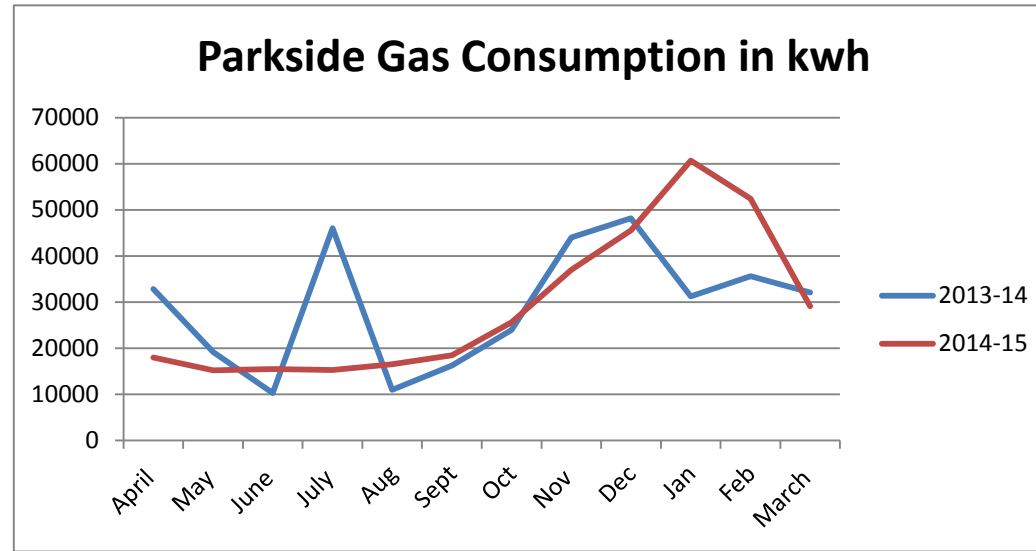

Parkside Energy Performance Indicators

Parkside Gas Consumption kwh

	2013-14	2014-15
April	32833	17995
May	19135	15197
June	10260	15482
July	46017	15272
Aug	10918	16484
Sept	16223	18477
Oct	23918	25583
Nov	44028	37008
Dec	48138	45526
Jan	31216	60703
Feb	35603	52436
March	32070	29105
	350359	349268