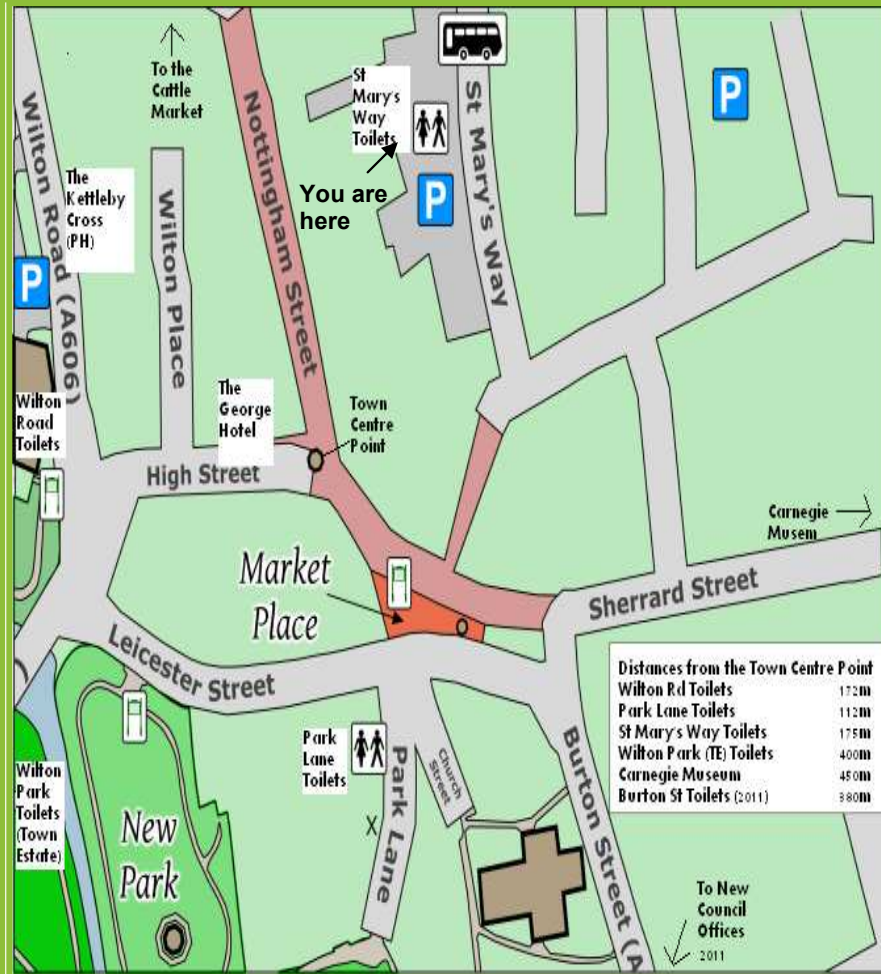

St Mary's Way Public Toilet

Melton
Borough
Council

Day	Times
Monday	09:00 – 17:00
Tuesday	08:00 – 17:00
Wednesday	09:00 – 17:00
Thursday	09:00 – 17:00
Friday	09:00 – 17:00
Saturday	08:00 – 17:00
Sunday	Closed