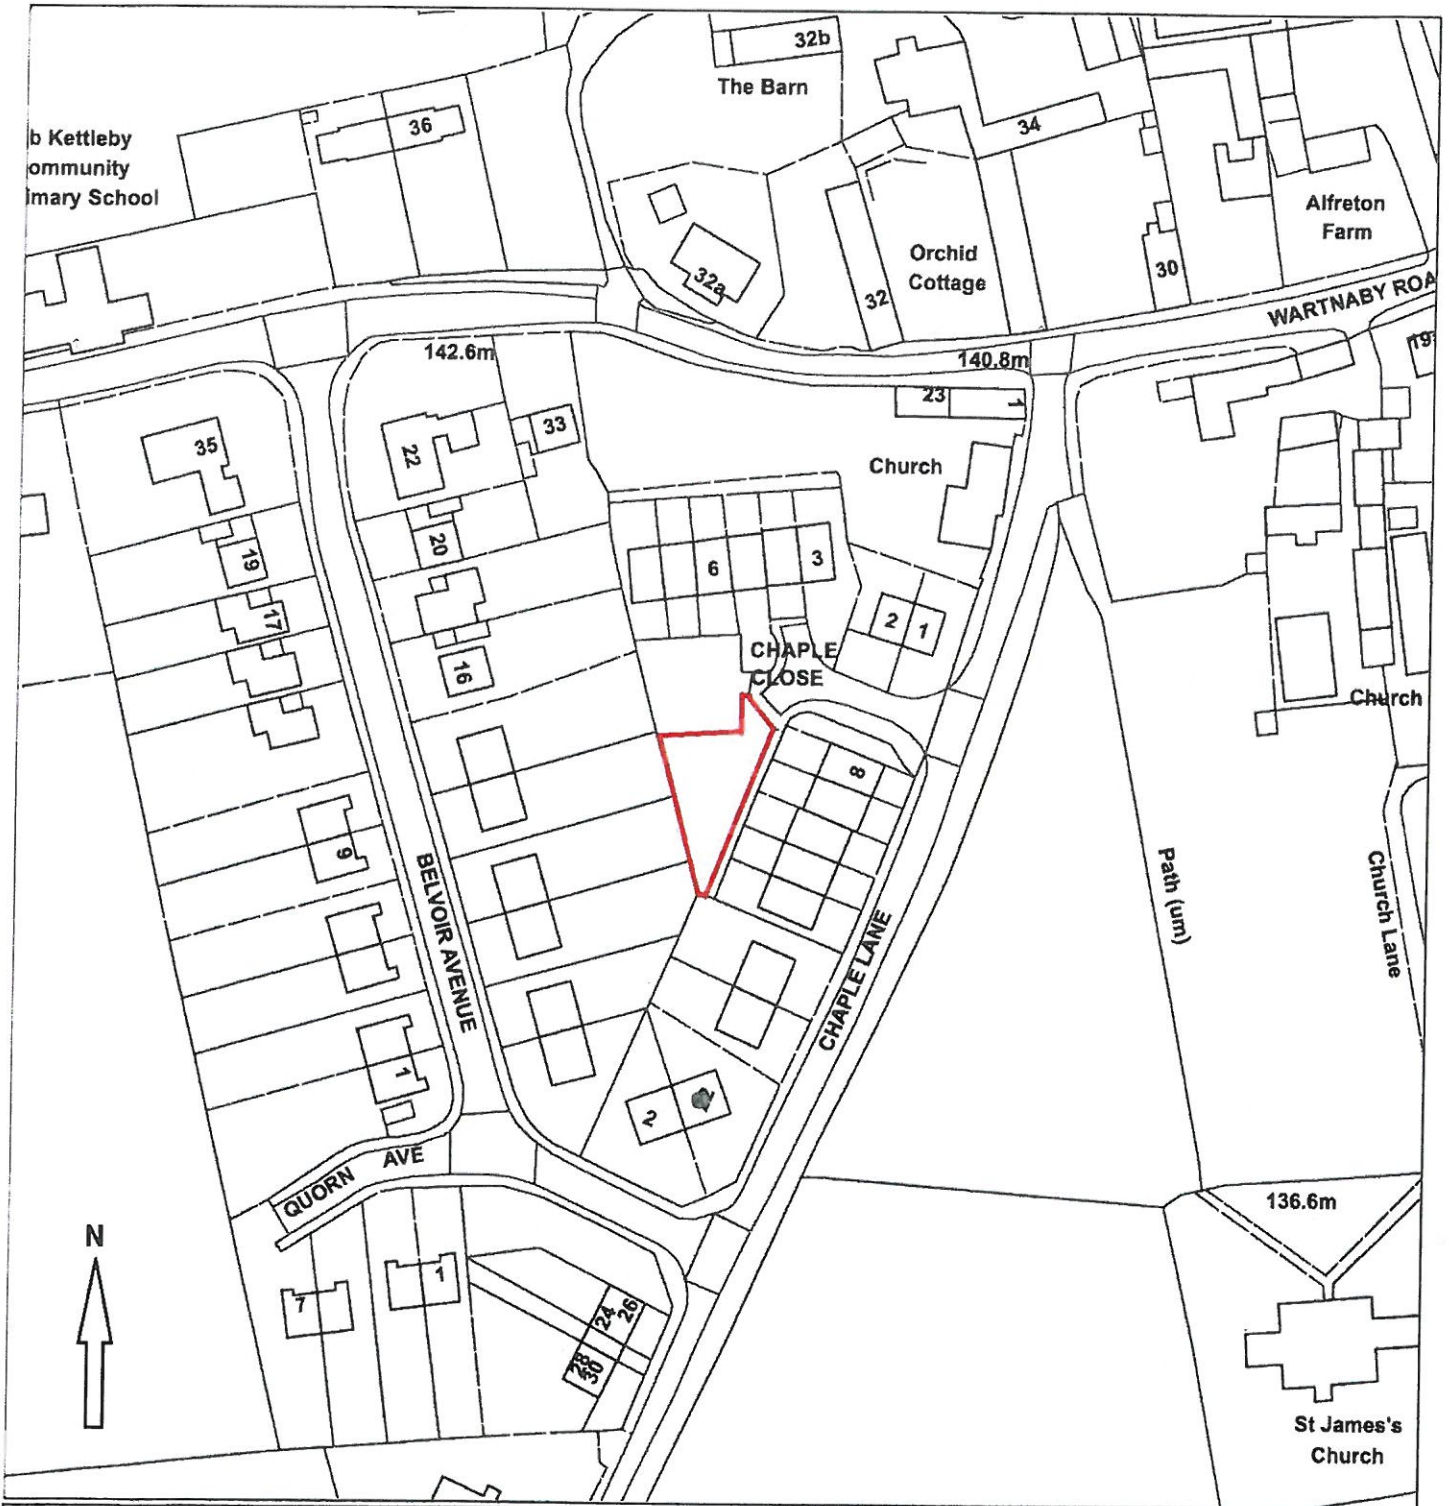

Reproduced from the Ordnance Survey map with the permission of The Controller of Her Majesty's Stationary Office Crown Copyright. Unauthorised reproduction infringes Crown Copyright and may lead to prosecution or civil proceedings. Melton Borough Council Licence Number 100019651 (2004)

Melton
Borough
Council

**Council
Property**

Scale 1:1250 	
Land at Chapel Lane Ab Kettleby	
Date	August 2015